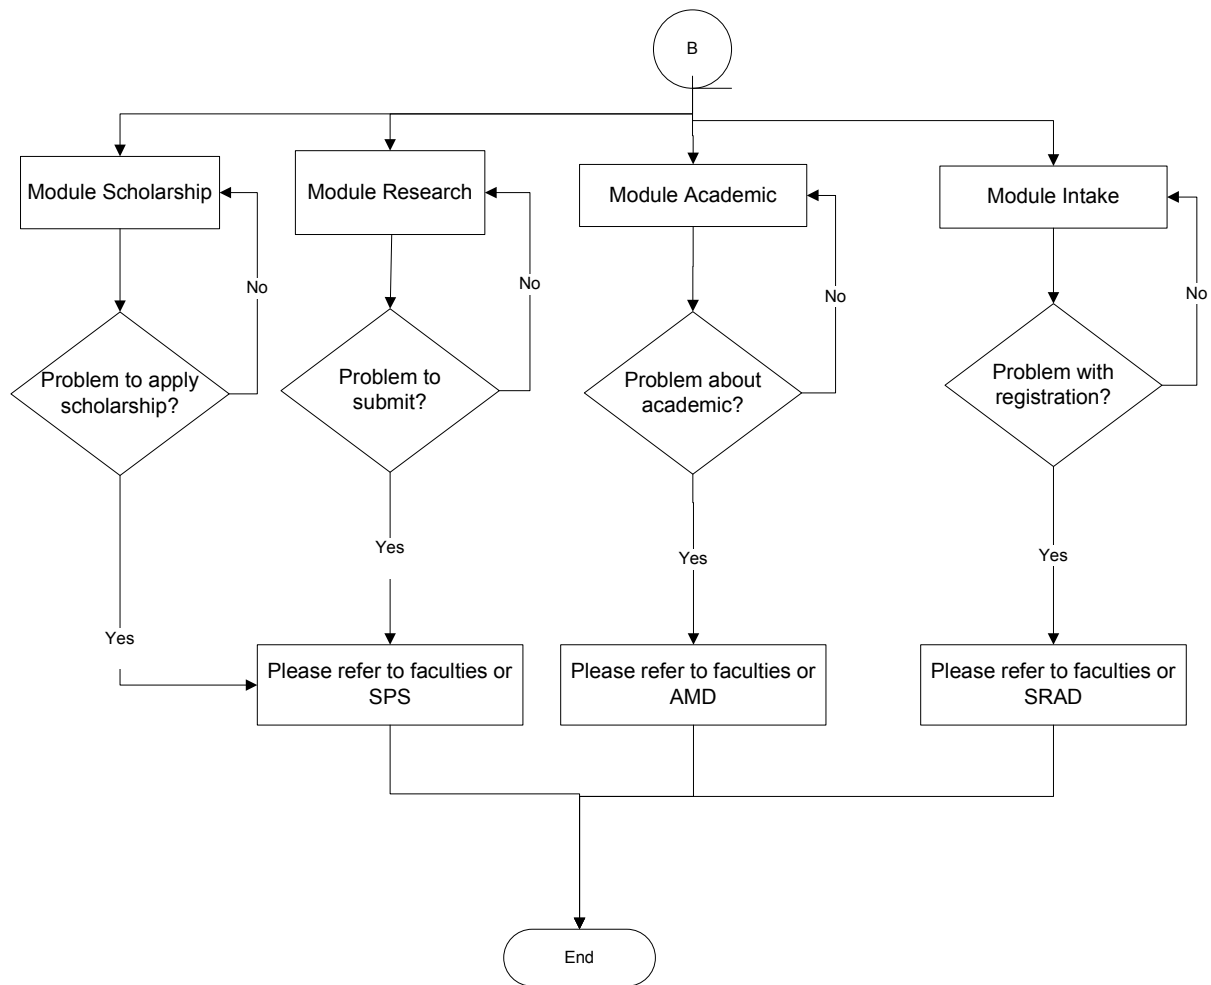

HelpDesk

Scholarship Unit : +607-5537816 / +607-5537769 / +607-5537595

Research Unit : +607-5537896 / +607-5537599

Academic Unit (AMD) : +607-5537994

Intake Unit (SRAD) : +607-5537891

Email : enquiry-gsms@utm.my