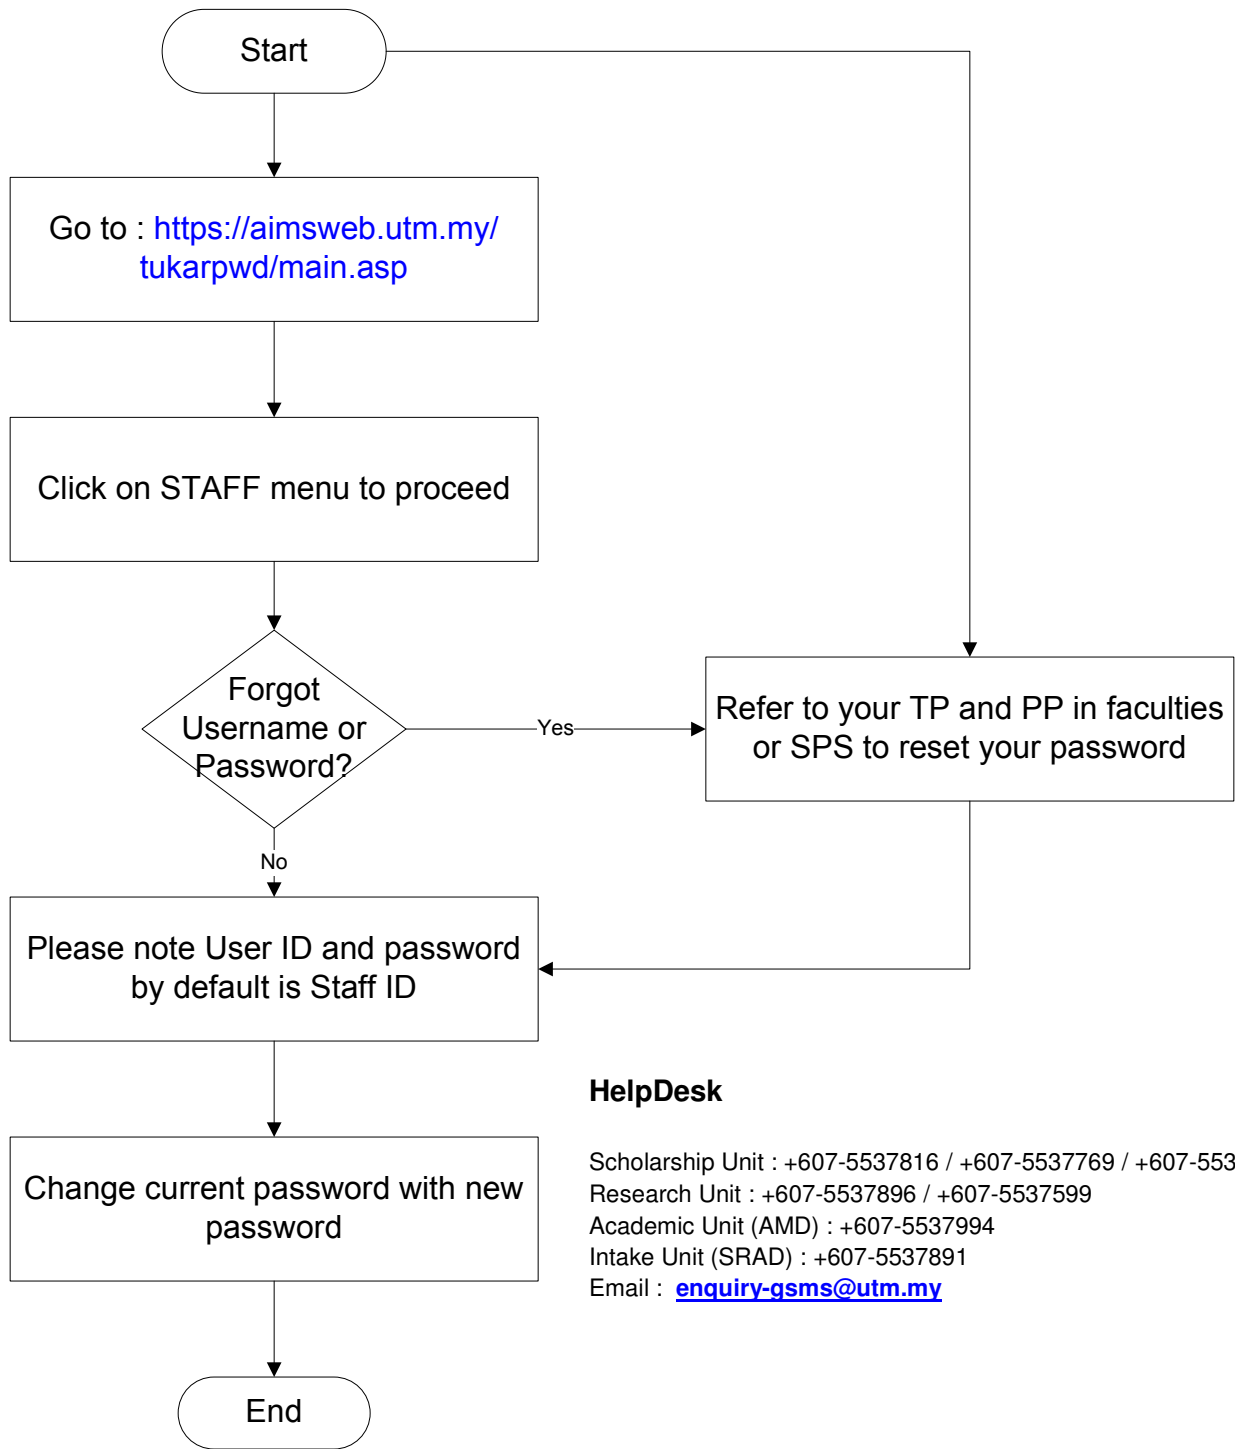

Problem Staff Login

HelpDesk

Scholarship Unit : +607-5537816 / +607-5537769 / +607-5537595
Research Unit : +607-5537896 / +607-5537599
Academic Unit (AMD) : +607-5537994
Intake Unit (SRAD) : +607-5537891
Email : enquiry-gsms@utm.my