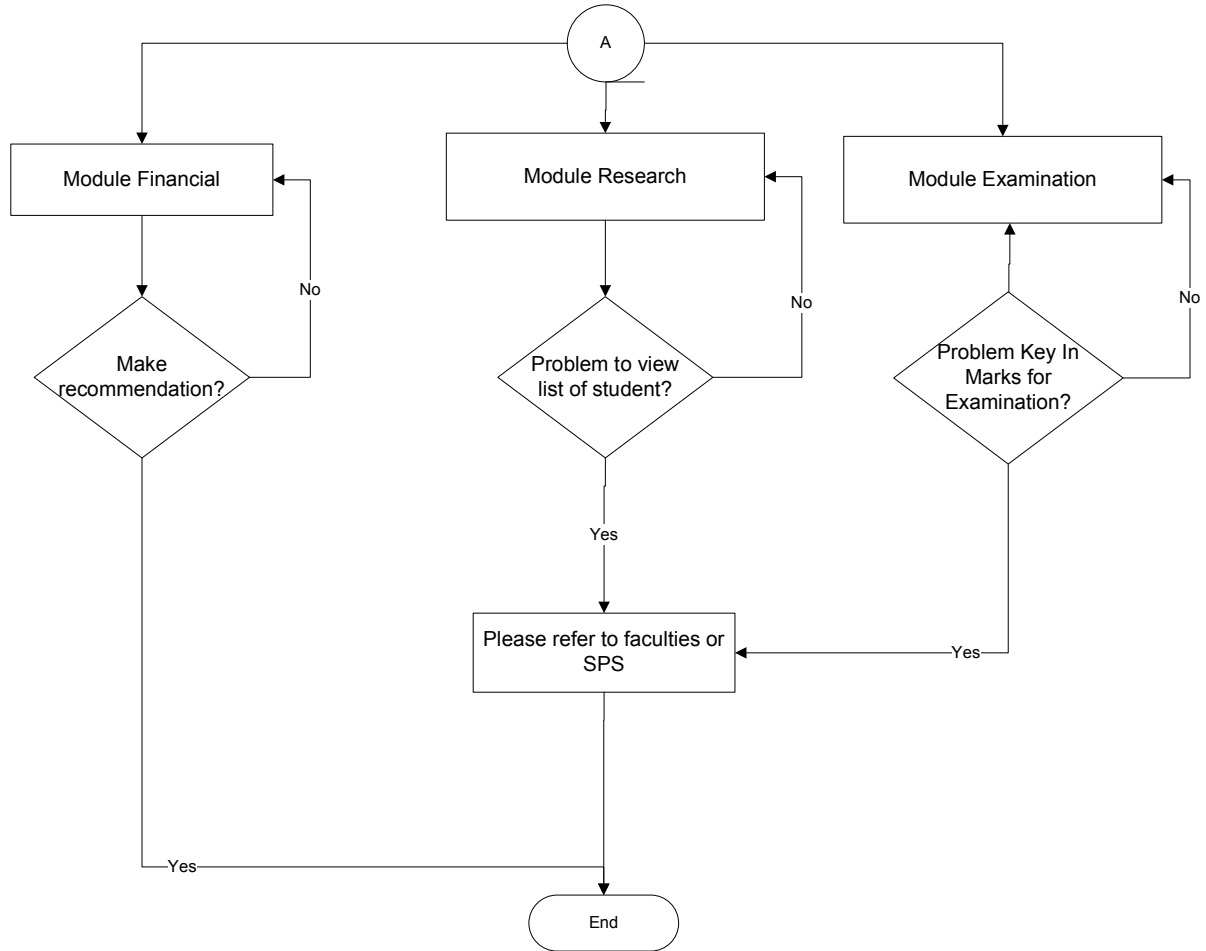

Supervisor Login into GSMS

HelpDesk

Scholarship Unit : +607-5537816 / +607-5537769 / +607-5537595

Research Unit : +607-5537896 / +607-5537599

Academic Unit (AMD) : +607-5537994

Intake Unit (SRAD) : +607-5537891