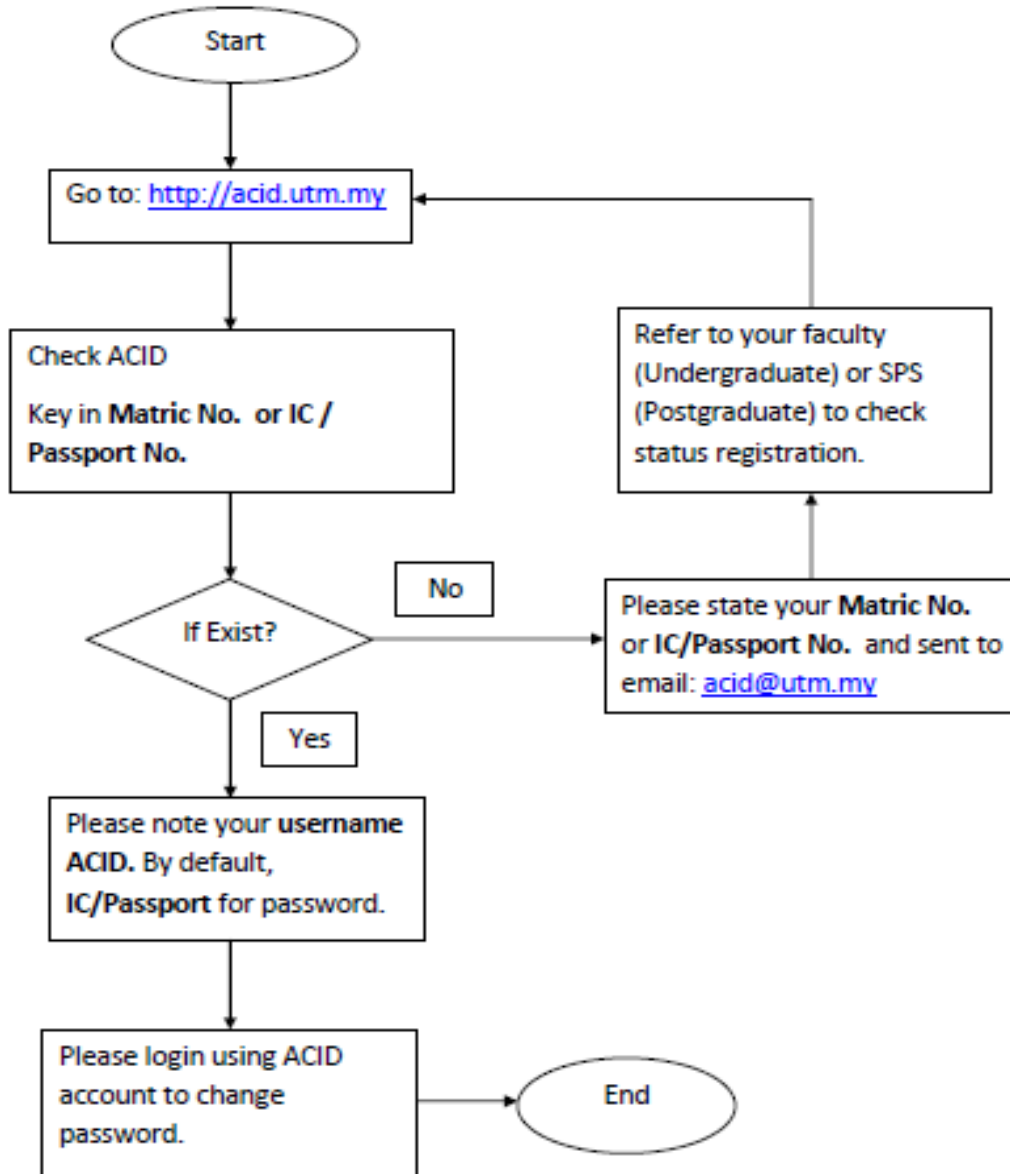

Problem Student Login

How to Get ACID

HelpDesk

Scholarship Unit : +607-5537816 / +607-5537769 / +607-5537595

Research Unit : +607-5537896 / +607-5537599

Academic Unit (AMD) : +607-5537994

Intake Unit (SRAD) : +607-5537891