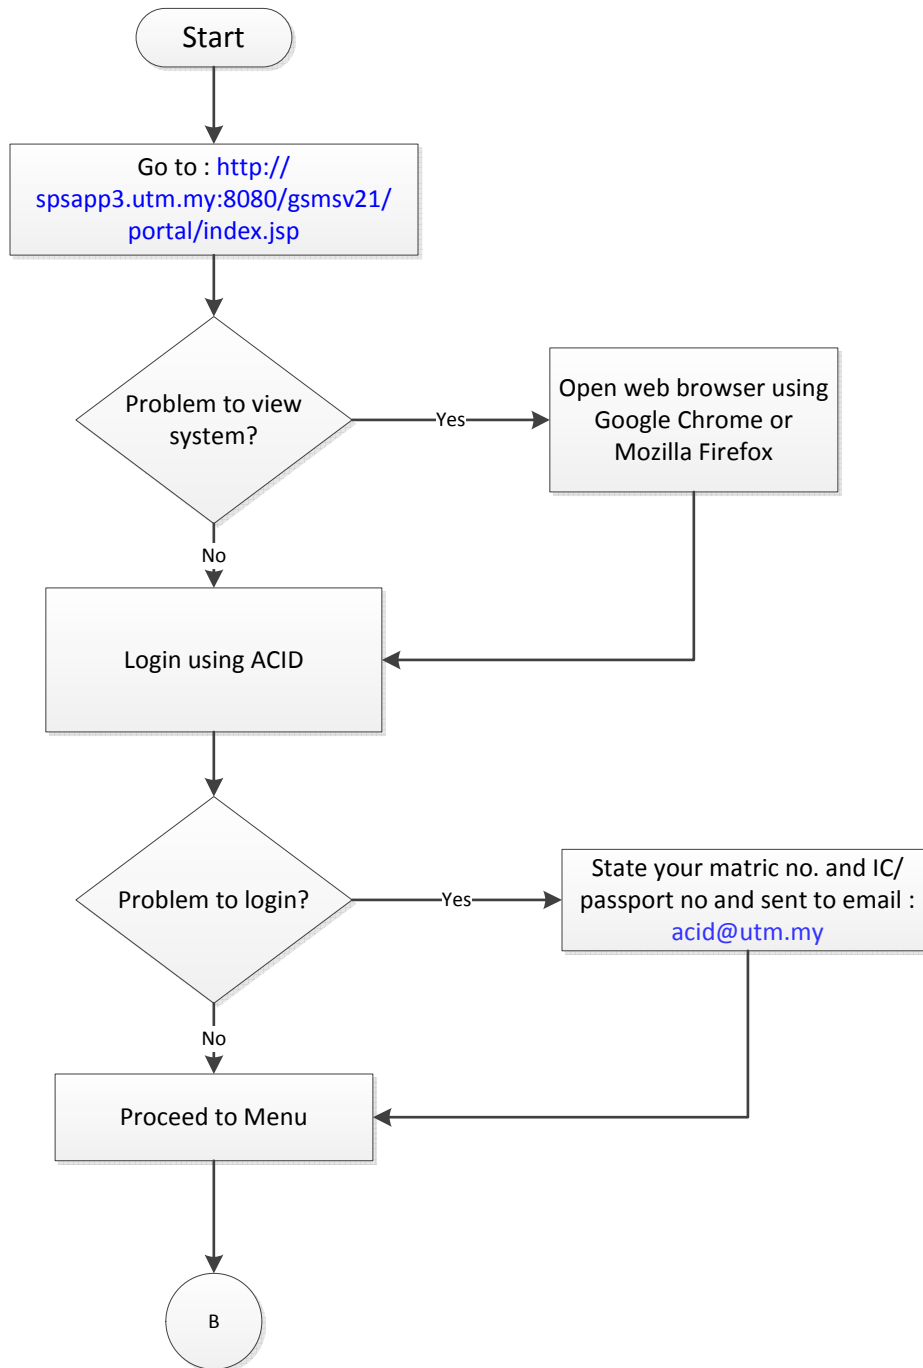

Student Login into GSMS