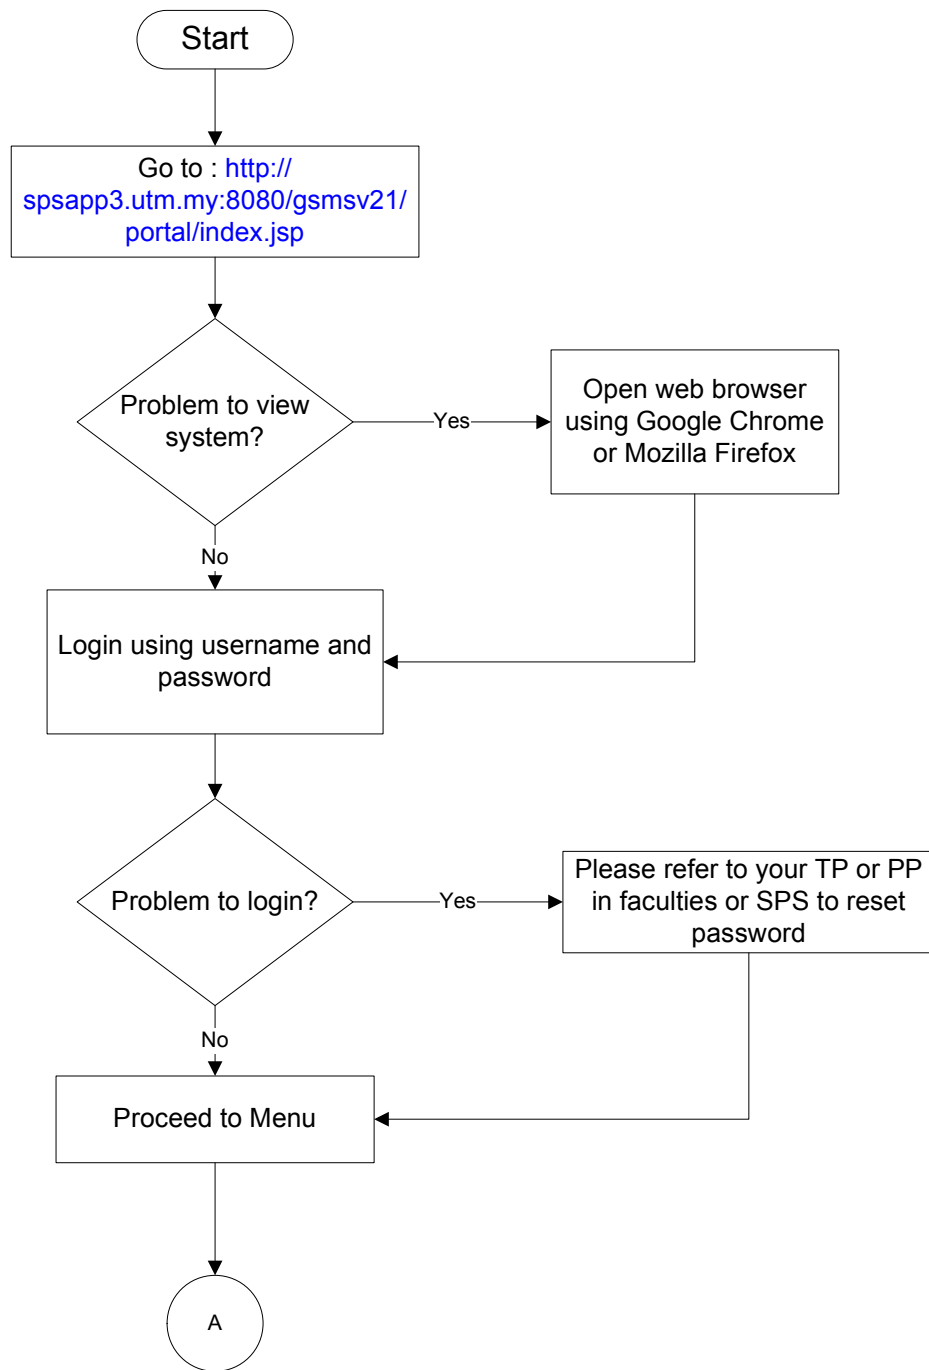

Supervisor Login into GSMS

HelpDesk

Scholarship Unit : +607-5537816 / +607-5537769 / +607-5537595

Research Unit : +607-5537896 / +607-5537599

Academic Unit (AMD) : +607-5537994

Intake Unit (SRAD) : +607-5537891